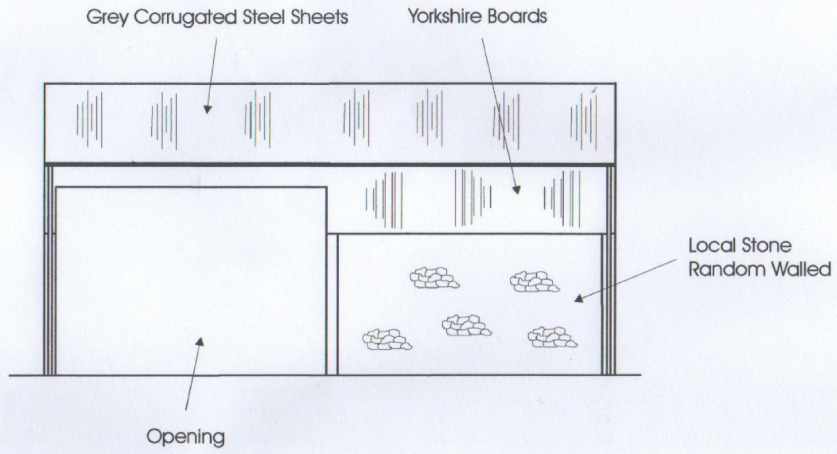

South Elevation

Proposed Sheep Building for O G Stead, Allerston.

14th April 2018

Scale 1 : 100